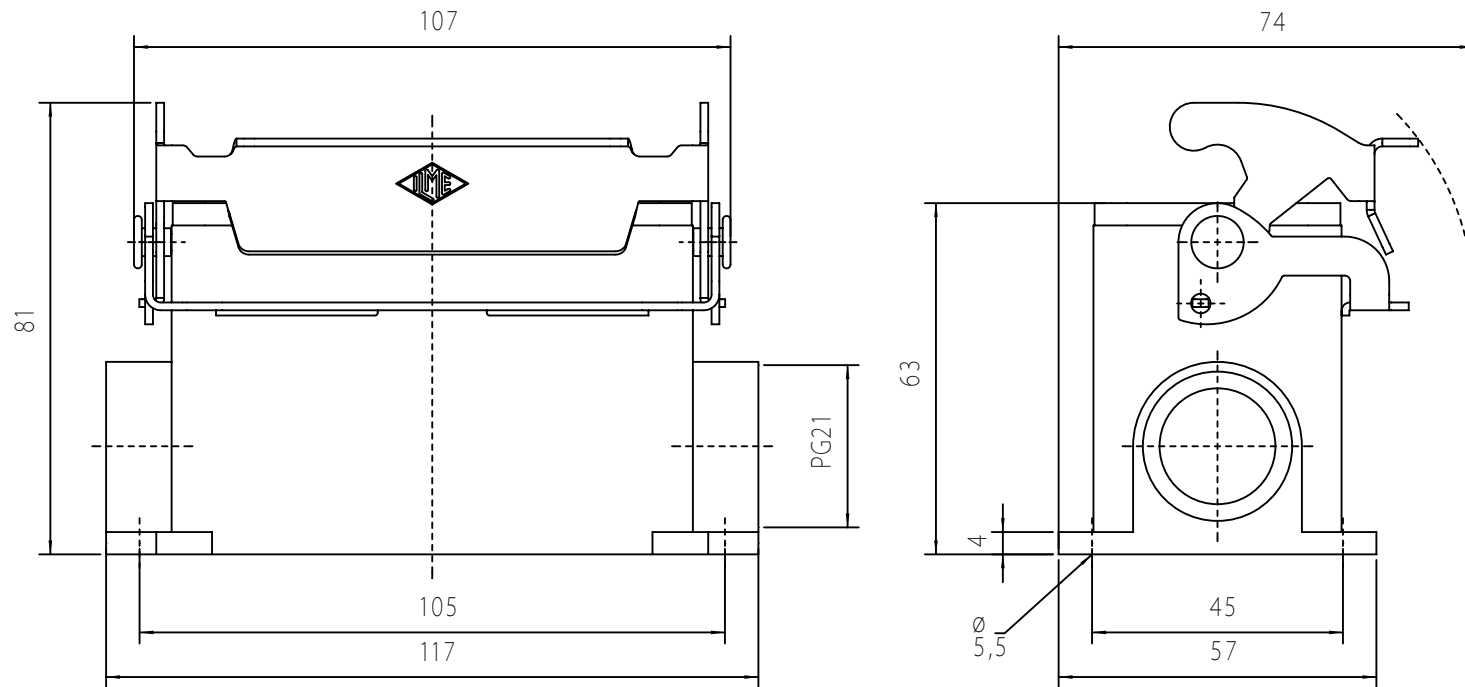

Diritti riservati

All rights reserved

dimensions in mm
Date 19/06/14
Sign Radice

JCVP 16 L

Surface mounting housing, 1 lever, 1 PG21 - JEI

Scale

JEI